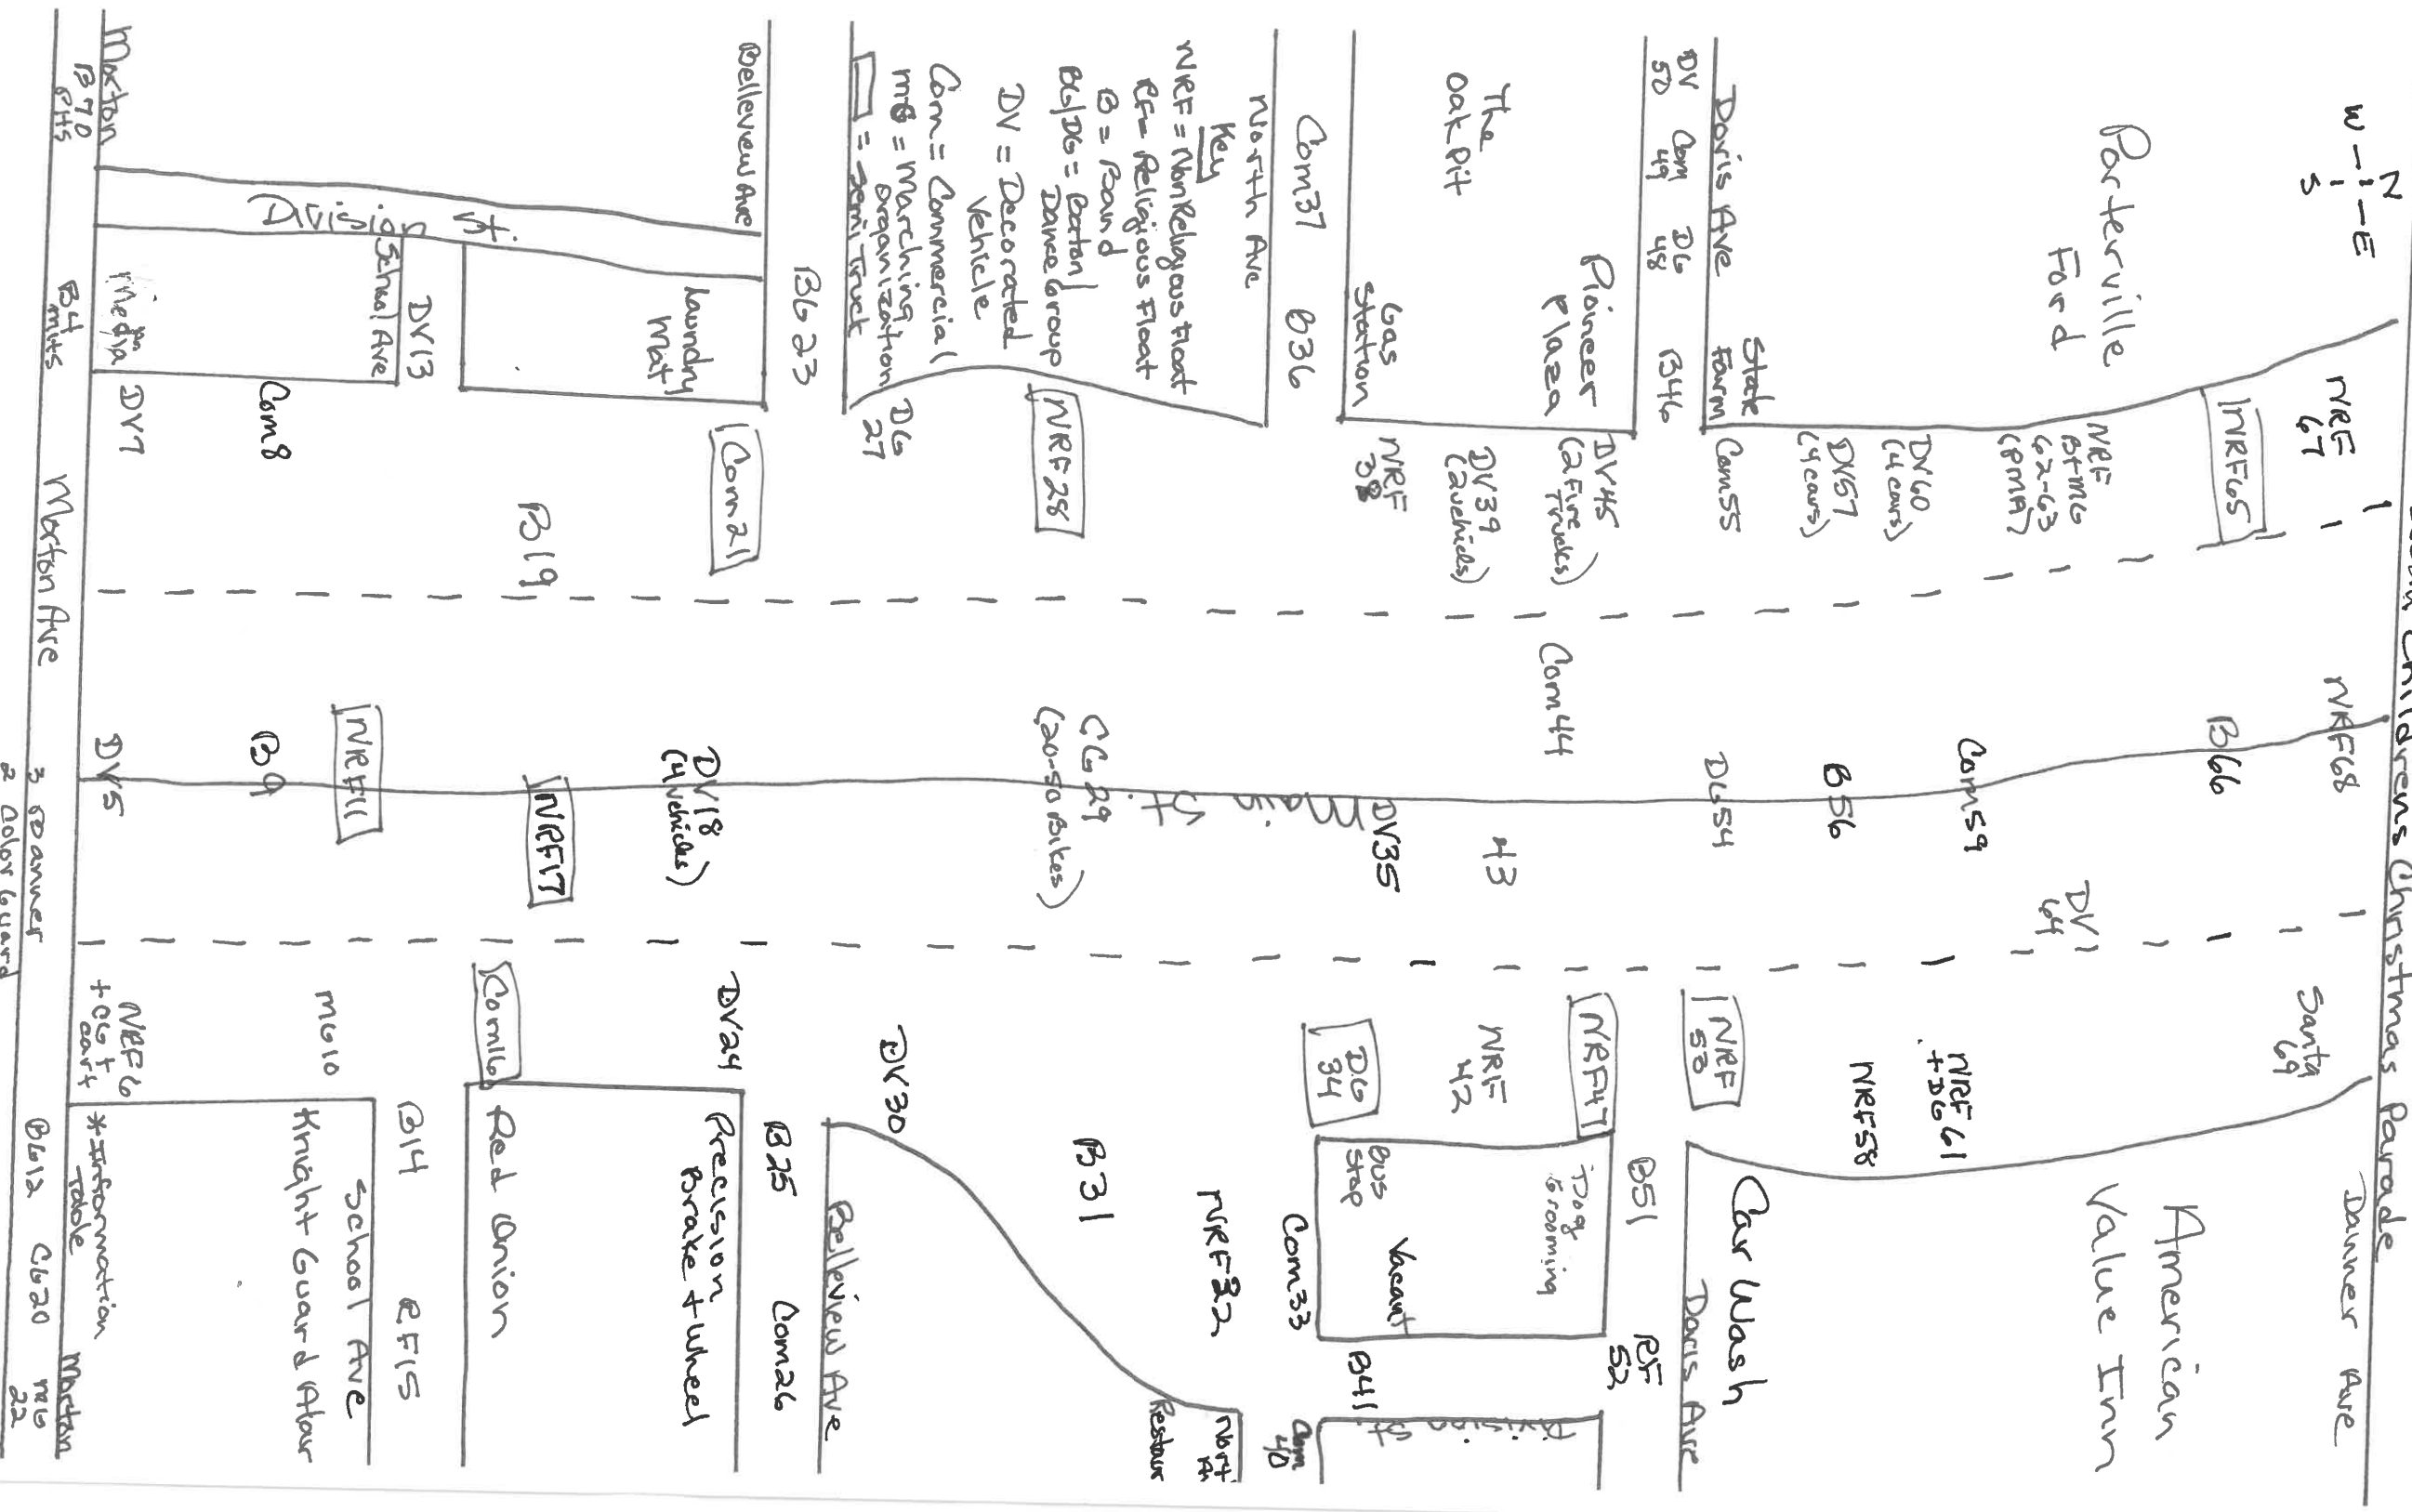

2022 Children's Christmas Parade

Danner Ave

American Value Inn

Car Wash

Dog & rooming

Vacant

Red Onion

Precision Brake & Wheel

School Ave

Knights Guard House

Information table

Bellevue Ave

Com 26

Com 25

Com 24

Com 23

Com 22

Com 21

Com 20

Com 19

Com 18

Com 17

Com 16

Com 15